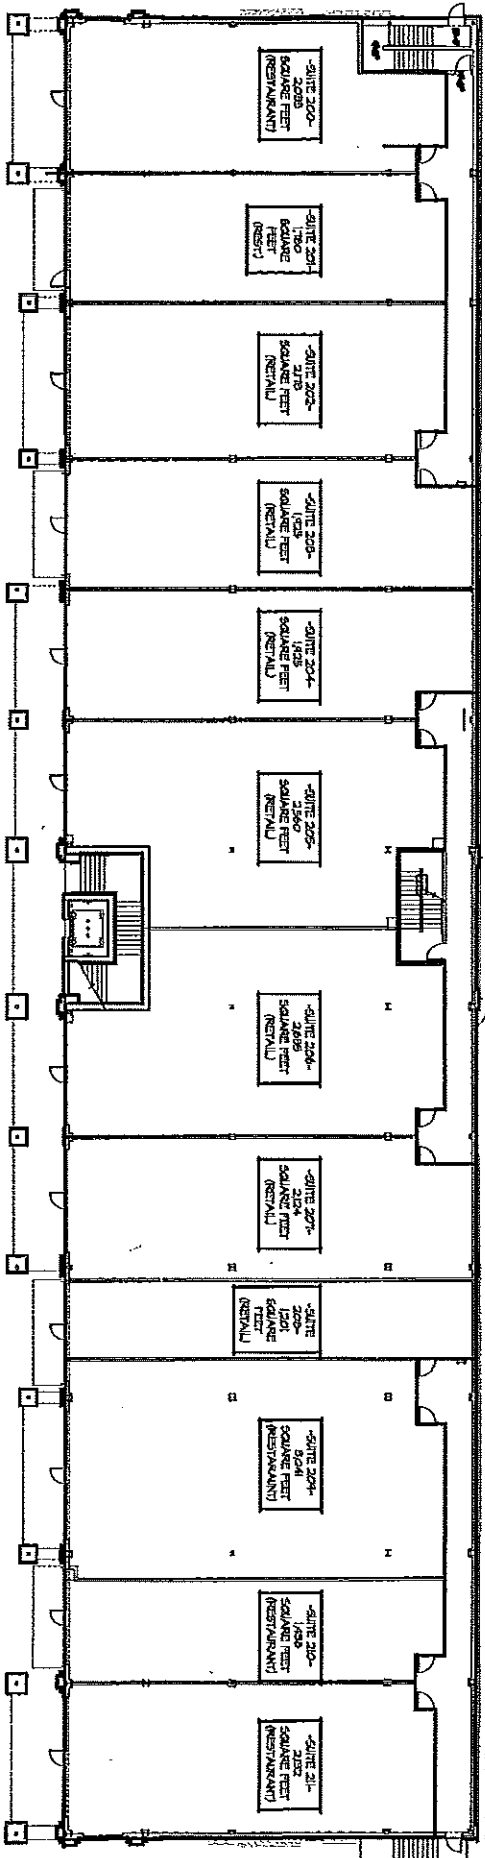

WINDWARD CROSSING
 5815 WINDWARD PARKWAY
 ALPHARETTA, GEORGIA 30005

Suite No.	Tenant	S.F.
200 & 201	Sri Krishna Villas Indian Cuisine	3,813
202	Available	2,173
203	Available	1,925
204	RuRiW Hair Color Studio	1,925
205	Any Lab Test Now	2,560
206	Available	2,635
207	Ageless Remedies Medical Spa	2,124
208	Best Care Cleaners	1,201
209	Akma Japanese & Sushi	3,209
210	Withfour Café	1,438
211	Twisted Taco	2,132
Upper-300	Available	2,394
Upper-301	Mampover Staffing	2,000
Upper 302 & 303	Room	5,202
Basement-100	Kucle Up Fitness	6,559
Basement-101	Available	6,048

WINDWARD CROSSING
 5815 WINDWARD PARKWAY
 ALPHARETTA, GEORGIA 30005

Suite No.	Tenant	S.F.
200 & 201	Sri Krishna Villas Indian Cuisine	3,813
202	Available	2,173
203	Available	1,925
204	Rumm Hair Color Studio	1,925
205	Any Lab Test Now	2,560
206	Available	2,635
207	Ageless Remedies Medical Spa	2,124
208	Best Care Cleaners	1,201
209	Alma Japanese & Sushi	3,209
210	Wildflower Café	1,438
211	Twisted Taco	2,132
Upper-300	Available	2,394
Upper-301	Manpower Staffing	2,000
Upper 302 & 303	Room	5,202
Basement-100	Kuicle Up Fitness	6,559
Basement-101	Available	6,048